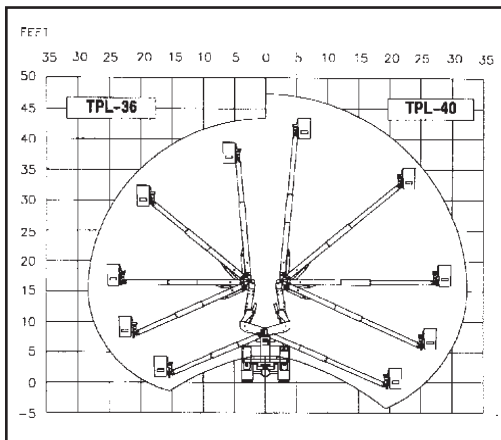

40' Aerial Lifts

Chassis Features

- Medium Duty Chassis
- Automatic Transmission
- Air Brakes
- All weather tires
- Diesel engine
- 50 gallon step tank
- Radio
- Pintle Hook

Equipment Features

- Terex-Telelect TPL40 Series
- 40' ground to bottom of bucket
- One-person fiberglass bucket with 350# capacity
- Articulating/ Telescoping
- Fiberglass upper boom with lower boom insert
- Emergency lowering system
- Bucket leveling/tilt/rotators
- Hydraulic tool outlet
- Torsion Bar (front/rear)
- Strobe Lights
- Full Line Body

Reach Diagram

CAPACITIES & DIMENSIONAL DATA

Bottom of Platform Height	40
Working Height	45
Side Reach	29.6